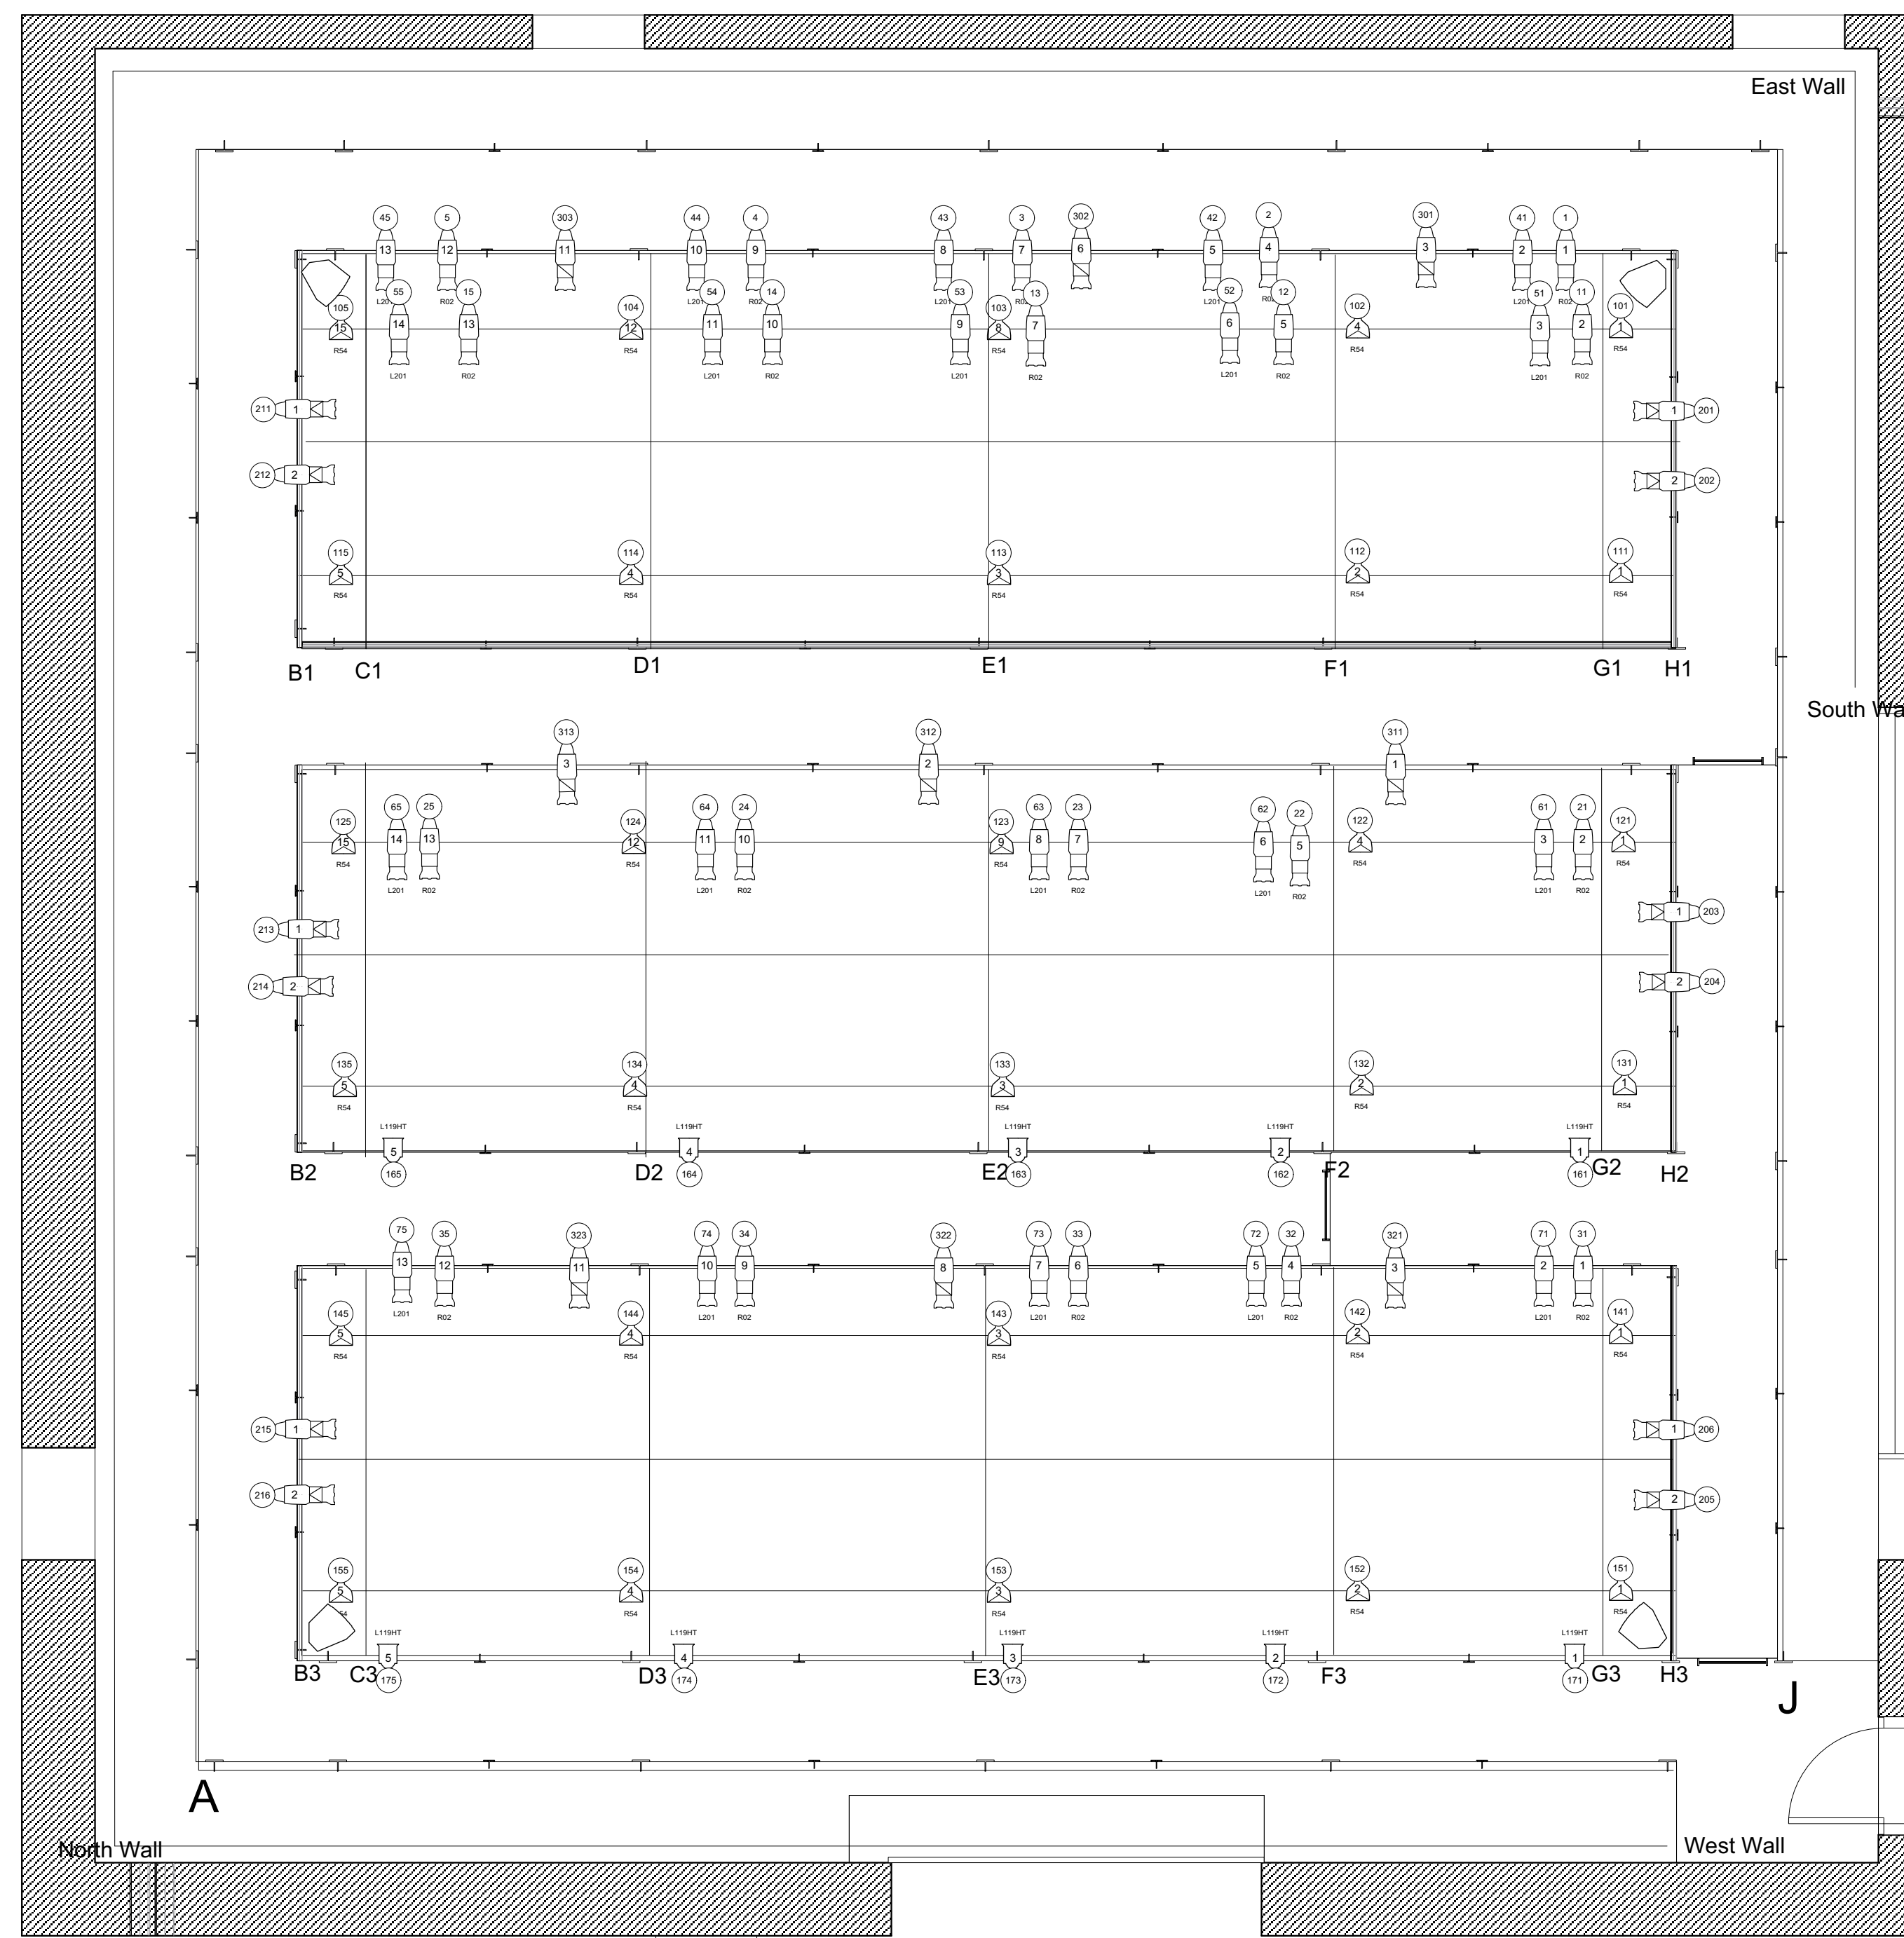

Kogod Rep Plot

The University of Maryland

KEY TO INSTRUMENTATION

Legend

Scale: 1/4" = 1'-0"

Overhead Lighting Plot

Plate

1 OF 1

Draft By: JDR
Date: 07/15/15

Pipe 1

Pipe 2

Pipe 3

Pipe 4

Pipe 5

Pipe 6

Pipe 7

Pipe 8

Pipe 9

Pipe 10

Pipe 11

Pipe 12

Pipe 13

Pipe 14

Pipe 15

Pipe 16

Pipe 17