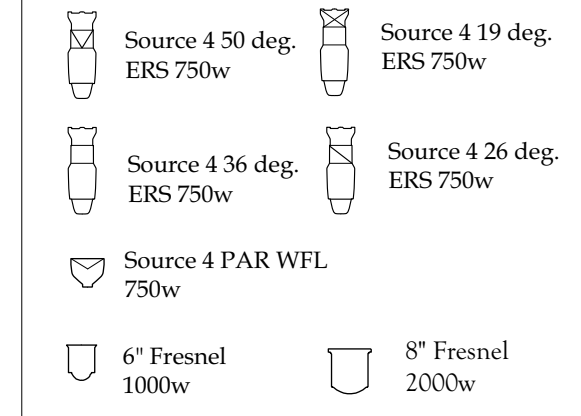

Kogod Rep Plot

The University of Maryland

KEY TO INSTRUMENTATION

Legend

Scale: 1/4" = 1'-0"

Overhead Lighting Plot

Plate

1 OF 1