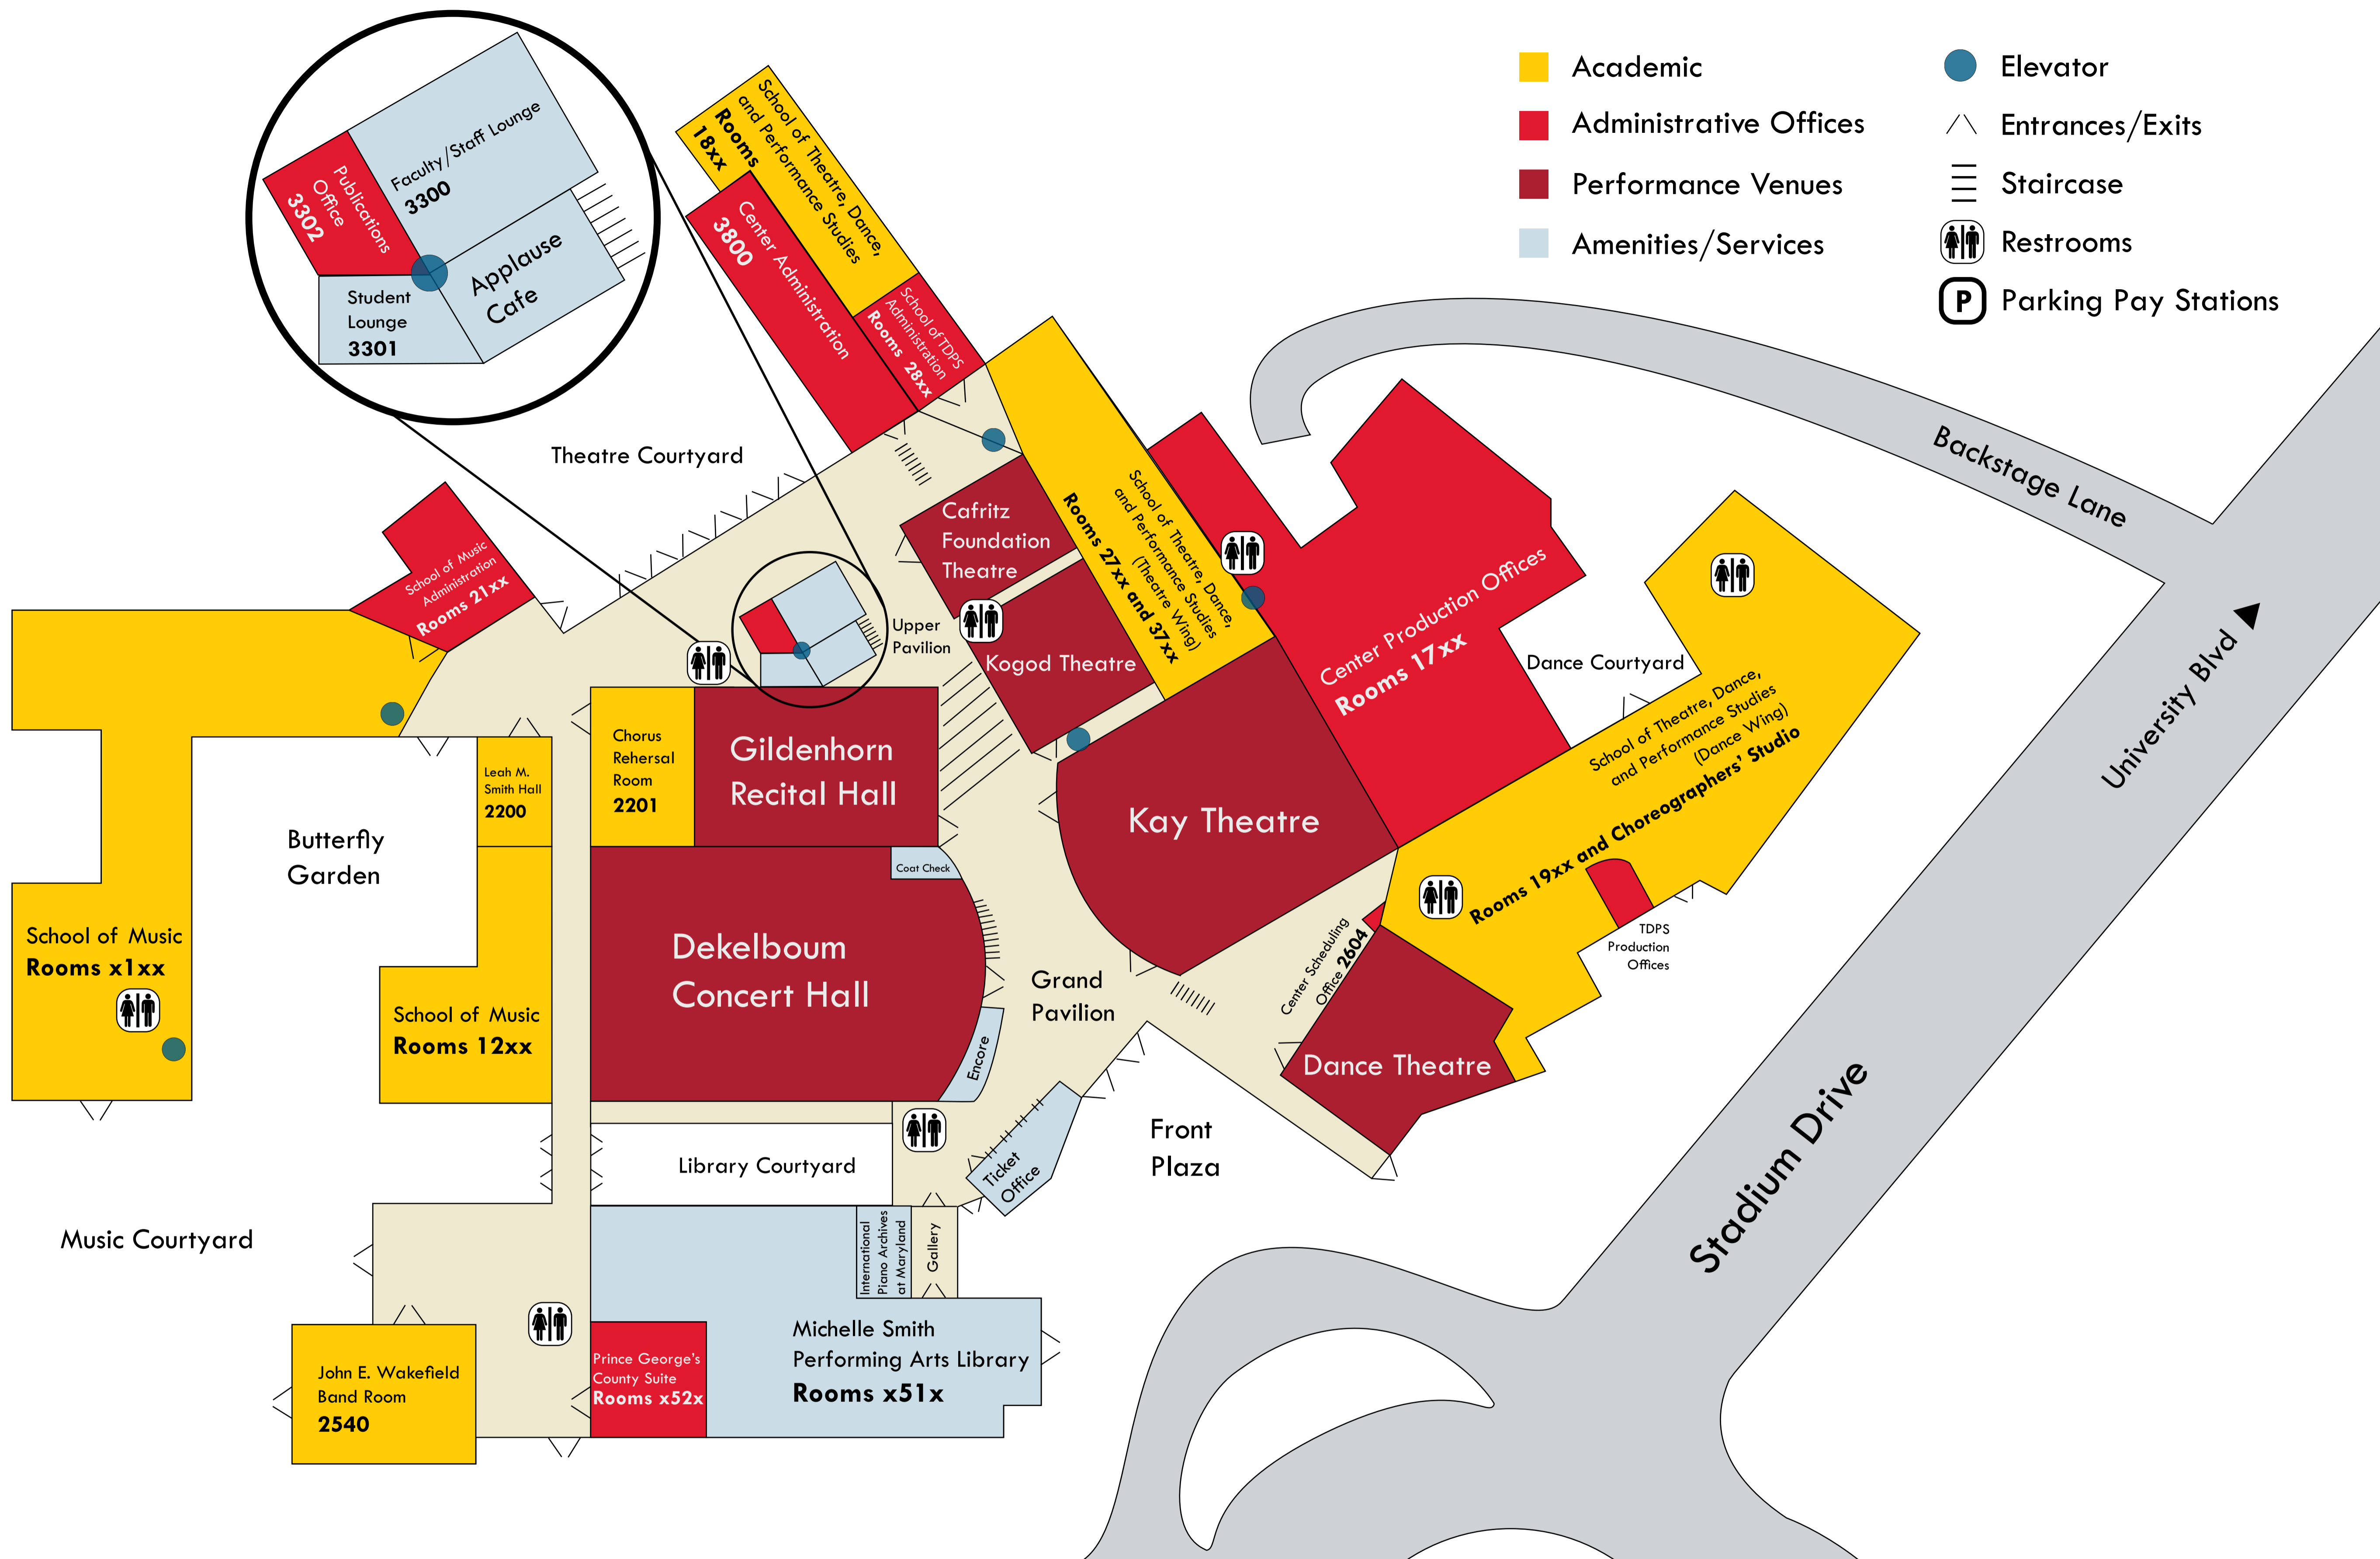

- Academic
- Administrative Offices
- Performance Venues
- Amenities/Services
- Elevator
- Entrances/Exits
- Staircase
- ♂
♀ Restrooms
- P Parking Pay Stations

◀ Tawes Hall and Ulrich Recital Hall
 ◀ Lot 1B and Lot Z

Designated Smoking Area

P STADIUM DRIVE GARAGE

P