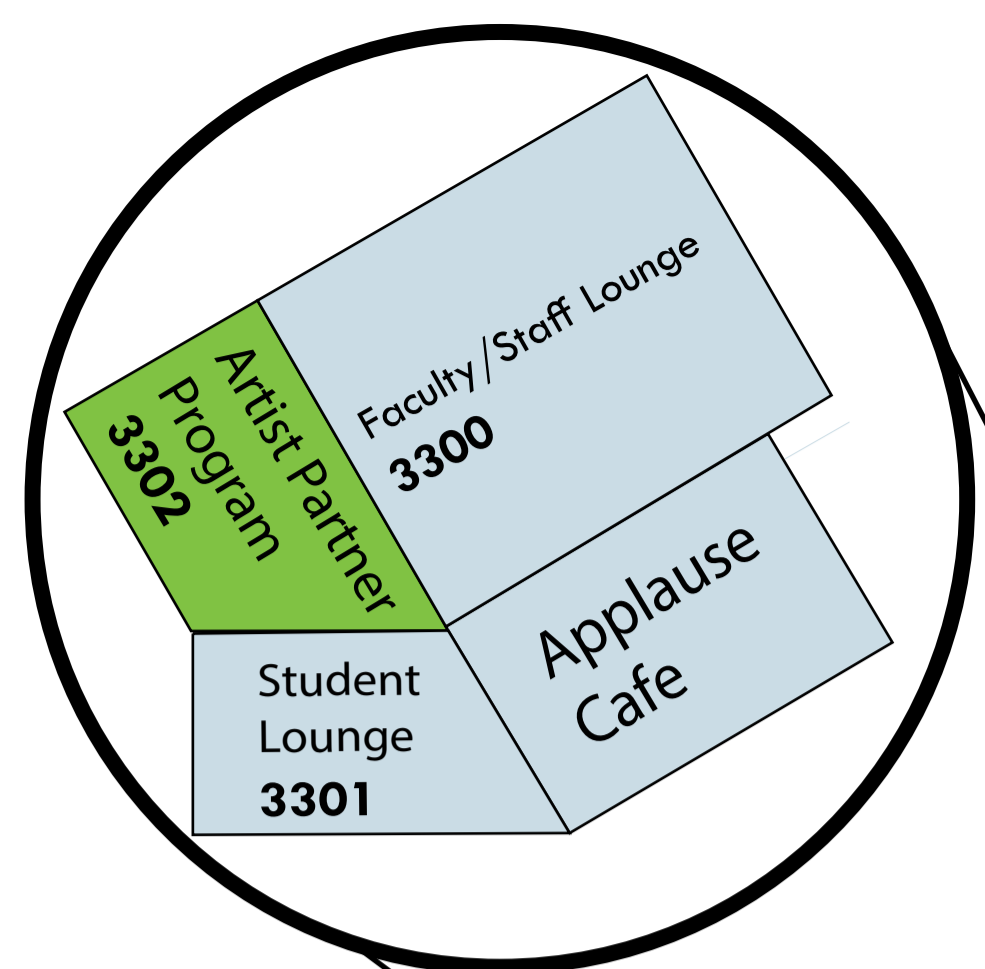

- Academic
- Administrative Offices
- Performance Venues
- Amenities/Services
- P Parking Pay Stations
- ^ Entrances/Exits

◀ Tawes Hall and Ulrich Recital Hall
 ◀ Lot 1B and Lot Z

STADIUM DRIVE GARAGE